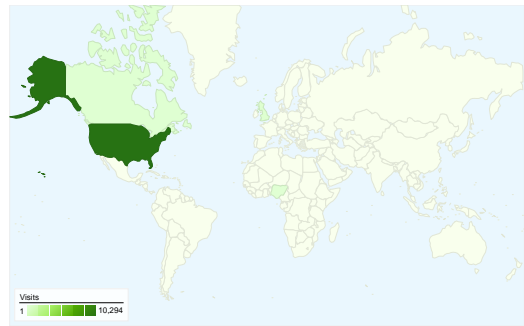

Site Usage

11,091 Visits

40.34% Bounce Rate

35,293 Pageviews

00:02:29 Avg. Time on Site

3.18 Pages/Visit

50.66% % New Visits

Visitors Overview

Visitors
6,495

Map Overlay world

Traffic Sources Overview

- **Search Engines**
5,673.00 (51.15%)
- **Direct Traffic**
3,010.00 (27.14%)
- **Referring Sites**
2,408.00 (21.71%)

Content Overview

Pages	Pageviews	% Pageviews
/	6,225	17.64%
/mcol/index.php	2,324	6.58%
/mcol/standings.php	2,217	6.28%
/men3/standings.php	2,172	6.15%
/men3/index.php	1,880	5.33%

All traffic sources sent a total of 11,091 visits

-  27.14% Direct Traffic
-  21.71% Referring Sites
-  51.15% Search Engines

- Search Engines
5,673.00 (51.15%)
- Direct Traffic
3,010.00 (27.14%)
- Referring Sites
2,408.00 (21.71%)

11,091 visits came from 68 countries/territories

Site Usage

Country/Territory	Visits	Pages/Visit	Avg. Time on Site	% New Visits	Bounce Rate
Visits 11,091 % of Site Total: 100.00%	Pages/Visit 3.18 Site Avg: 3.18 (0.00%)	Avg. Time on Site 00:02:29 Site Avg: 00:02:29 (0.00%)	% New Visits 50.70% Site Avg: 50.66% (0.07%)	Bounce Rate 40.34% Site Avg: 40.34% (0.00%)	
United States	10,294	3.28	00:02:35	48.42%	38.02%
(not set)	180	3.12	00:02:08	47.78%	41.11%
United Kingdom	143	1.55	00:00:57	90.21%	76.22%
Canada	82	2.04	00:01:00	82.93%	67.07%
Nigeria	52	1.12	00:01:30	92.31%	92.31%
Ivory Coast	38	2.05	00:01:02	86.84%	92.11%
Australia	32	1.88	00:00:28	78.12%	65.62%
Turkey	24	1.21	00:00:03	100.00%	95.83%
South Africa	24	1.58	00:02:43	95.83%	75.00%