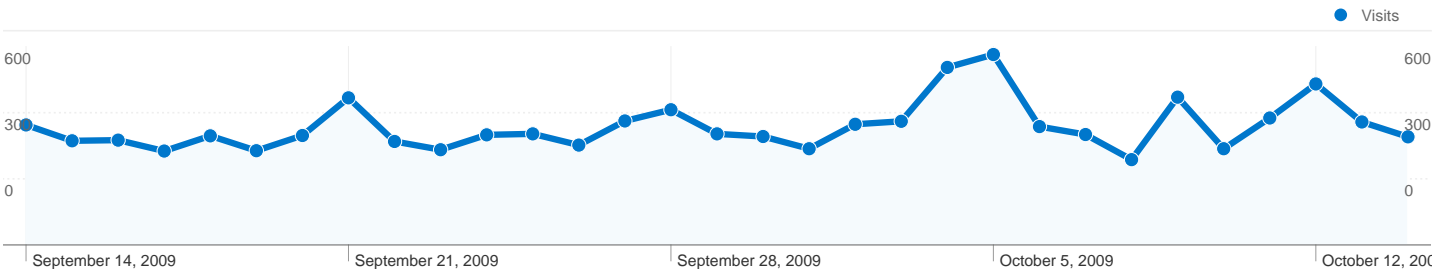

Site Usage

11,091 Visits

40.34% Bounce Rate

35,293 Pageviews

00:02:29 Avg. Time on Site

3.18 Pages/Visit

50.66% % New Visits

Visitors Overview

6,495 people visited this site

11,091 Visits

6,495 Absolute Unique Visitors

35,293 Pageviews

3.18 Average Pageviews

00:02:29 Time on Site

40.34% Bounce Rate

50.66% New Visits

All traffic sources sent a total of 11,091 visits

-  27.14% Direct Traffic
-  21.71% Referring Sites
-  51.15% Search Engines

- Search Engines
5,673.00 (51.15%)
- Direct Traffic
3,010.00 (27.14%)
- Referring Sites
2,408.00 (21.71%)

11,091 visits came from 68 countries/territories

Site Usage

Country/Territory	Visits	Pages/Visit	Avg. Time on Site	% New Visits	Bounce Rate
Visits 11,091 % of Site Total: 100.00%	Pages/Visit 3.18 Site Avg: 3.18 (0.00%)	Avg. Time on Site 00:02:29 Site Avg: 00:02:29 (0.00%)	% New Visits 50.70% Site Avg: 50.66% (0.07%)	Bounce Rate 40.34% Site Avg: 40.34% (0.00%)	
United States	10,294	3.28	00:02:35	48.42%	38.02%
(not set)	180	3.12	00:02:08	47.78%	41.11%
United Kingdom	143	1.55	00:00:57	90.21%	76.22%
Canada	82	2.04	00:01:00	82.93%	67.07%
Nigeria	52	1.12	00:01:30	92.31%	92.31%
Ivory Coast	38	2.05	00:01:02	86.84%	92.11%
Australia	32	1.88	00:00:28	78.12%	65.62%
Turkey	24	1.21	00:00:03	100.00%	95.83%
South Africa	24	1.58	00:02:43	95.83%	75.00%