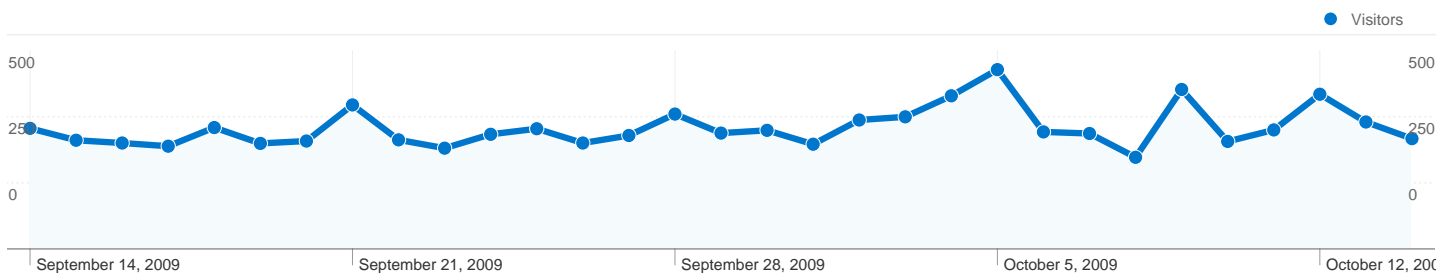

Site Usage

11,091 Visits

40.34% Bounce Rate

35,293 Pageviews

00:02:29 Avg. Time on Site

3.18 Pages/Visit

50.66% % New Visits

Visitors Overview

6,495 people visited this site

11,091 Visits

6,495 Absolute Unique Visitors

35,293 Pageviews

3.18 Average Pageviews

00:02:29 Time on Site

40.34% Bounce Rate

50.66% New Visits

11,091 visits came from 68 countries/territories

Site Usage

Country/Territory	Visits	Pages/Visit	Avg. Time on Site	% New Visits	Bounce Rate
Visits 11,091 % of Site Total: 100.00%	Pages/Visit 3.18 Site Avg: 3.18 (0.00%)	Avg. Time on Site 00:02:29 Site Avg: 00:02:29 (0.00%)	% New Visits 50.70% Site Avg: 50.66% (0.07%)	Bounce Rate 40.34% Site Avg: 40.34% (0.00%)	
United States	10,294	3.28	00:02:35	48.42%	38.02%
(not set)	180	3.12	00:02:08	47.78%	41.11%
United Kingdom	143	1.55	00:00:57	90.21%	76.22%
Canada	82	2.04	00:01:00	82.93%	67.07%
Nigeria	52	1.12	00:01:30	92.31%	92.31%
Ivory Coast	38	2.05	00:01:02	86.84%	92.11%
Australia	32	1.88	00:00:28	78.12%	65.62%
Turkey	24	1.21	00:00:03	100.00%	95.83%
South Africa	24	1.58	00:02:43	95.83%	75.00%

Ireland	18	1.50	00:00:44	94.44%	77.78%
					1 - 10 of 68

Pages on this site were viewed a total of 35,293 times

35,293 Pageviews

29,805 Unique Views

40.34% Bounce Rate

Top Content

Pages	Pageviews	% Pageviews
/	6,225	17.64%
/mcol/index.php	2,324	6.58%
/mcol/standings.php	2,217	6.28%
/men3/standings.php	2,172	6.15%
/men3/index.php	1,880	5.33%