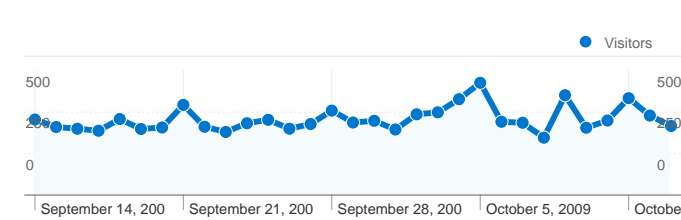

Site Usage

11,091 Visits

40.34% Bounce Rate

35,293 Pageviews

00:02:29 Avg. Time on Site

3.18 Pages/Visit

50.66% % New Visits

Visitors Overview

6,495 people visited this site

11,091 Visits

6,495 Absolute Unique Visitors

35,293 Pageviews

3.18 Average Pageviews

00:02:29 Time on Site

40.34% Bounce Rate

50.66% New Visits

11,091 visits came from 68 countries/territories

Site Usage

Country/Territory	Visits	Pages/Visit	Avg. Time on Site	% New Visits	Bounce Rate
Visits 11,091 % of Site Total: 100.00%	Pages/Visit 3.18 Site Avg: 3.18 (0.00%)	Avg. Time on Site 00:02:29 Site Avg: 00:02:29 (0.00%)	% New Visits 50.70% Site Avg: 50.66% (0.07%)	Bounce Rate 40.34% Site Avg: 40.34% (0.00%)	
United States	10,294	3.28	00:02:35	48.42%	38.02%
(not set)	180	3.12	00:02:08	47.78%	41.11%
United Kingdom	143	1.55	00:00:57	90.21%	76.22%
Canada	82	2.04	00:01:00	82.93%	67.07%
Nigeria	52	1.12	00:01:30	92.31%	92.31%
Ivory Coast	38	2.05	00:01:02	86.84%	92.11%
Australia	32	1.88	00:00:28	78.12%	65.62%
Turkey	24	1.21	00:00:03	100.00%	95.83%
South Africa	24	1.58	00:02:43	95.83%	75.00%

Ireland	18	1.50	00:00:44	94.44%	77.78%
					1 - 10 of 68

Pages on this site were viewed a total of 35,293 times

35,293 Pageviews

29,805 Unique Views

40.34% Bounce Rate

Top Content

Pages	Pageviews	% Pageviews
/	6,225	17.64%
/mcol/index.php	2,324	6.58%
/mcol/standings.php	2,217	6.28%
/men3/standings.php	2,172	6.15%
/men3/index.php	1,880	5.33%