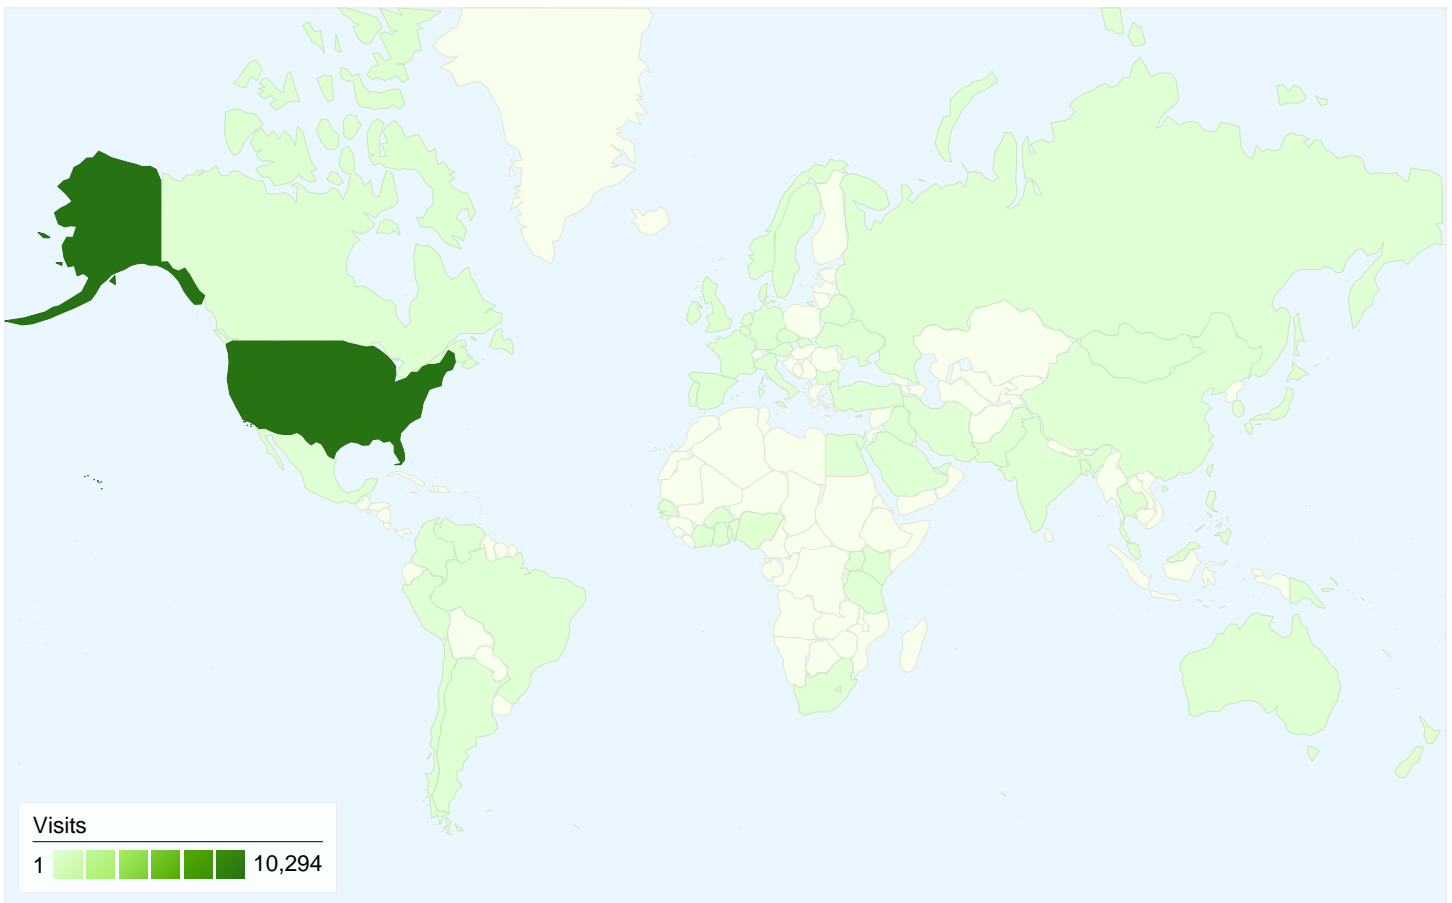

Visitors
6,495

Map Overlay world

Traffic Sources Overview

- **Search Engines**
5,673.00 (51.15%)
- **Direct Traffic**
3,010.00 (27.14%)
- **Referring Sites**
2,408.00 (21.71%)

Content Overview

Pages	Pageviews	% Pageviews
/	6,225	17.64%
/mcol/index.php	2,324	6.58%
/mcol/standings.php	2,217	6.28%
/men3/standings.php	2,172	6.15%
/men3/index.php	1,880	5.33%

6,495 people visited this site

11,091 Visits

6,495 Absolute Unique Visitors

35,293 Pageviews

3.18 Average Pageviews

00:02:29 Time on Site

40.34% Bounce Rate

50.66% New Visits

All traffic sources sent a total of 11,091 visits

-  27.14% Direct Traffic
-  21.71% Referring Sites
-  51.15% Search Engines

- Search Engines
5,673.00 (51.15%)
- Direct Traffic
3,010.00 (27.14%)
- Referring Sites
2,408.00 (21.71%)

11,091 visits came from 68 countries/territories

Site Usage

Country/Territory	Visits	Pages/Visit	Avg. Time on Site	% New Visits	Bounce Rate
Visits 11,091 % of Site Total: 100.00%	Pages/Visit 3.18 Site Avg: 3.18 (0.00%)	Avg. Time on Site 00:02:29 Site Avg: 00:02:29 (0.00%)	% New Visits 50.70% Site Avg: 50.66% (0.07%)	Bounce Rate 40.34% Site Avg: 40.34% (0.00%)	
United States	10,294	3.28	00:02:35	48.42%	38.02%
(not set)	180	3.12	00:02:08	47.78%	41.11%
United Kingdom	143	1.55	00:00:57	90.21%	76.22%
Canada	82	2.04	00:01:00	82.93%	67.07%
Nigeria	52	1.12	00:01:30	92.31%	92.31%
Ivory Coast	38	2.05	00:01:02	86.84%	92.11%
Australia	32	1.88	00:00:28	78.12%	65.62%
Turkey	24	1.21	00:00:03	100.00%	95.83%
South Africa	24	1.58	00:02:43	95.83%	75.00%